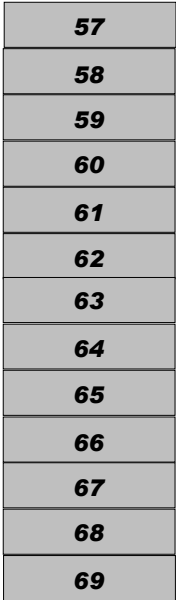

shed

109
45x20

110
63x20

111
63x20

112
63x20

113
63x20

Cargo Containers

40'x80' Tent
(18) 8'x15' Booths
Tent height:
8' high around the
perimeter and 18' high
at the peak.

(52) 8'x30' Booths

Hotel