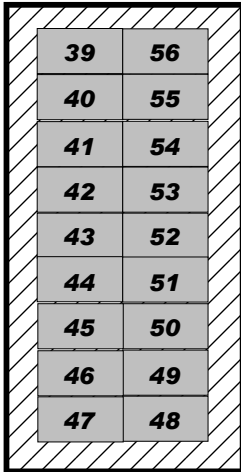

shed

109
45x20

110
63x20

111
63x20

112
63x20

113
63x20

Cargo Containers

40'x80' Tent
(18) 8'x15' Booths
Tent height:
8' high around the
perimeter and 18' high
at the peak.

(52) 8'x30' Booths

Hotel