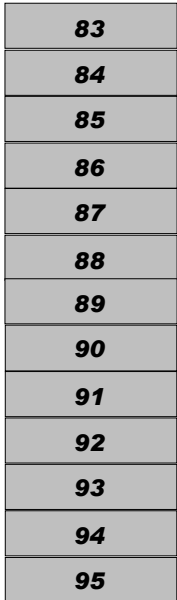

shed

109
45x20

110
63x20

111
63x20

112
63x20

113
63x20

Cargo Containers

40'x80' Tent
(18) 8'x15' Booths
Tent height:
8' high around the
perimeter and 18' high
at the peak.

(52) 8'x30' Booths

Hotel