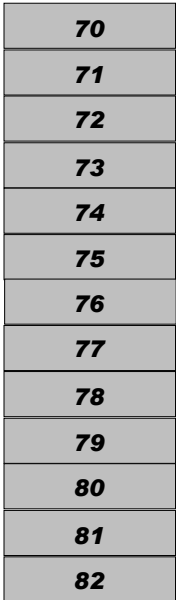

shed

109
45x20

110
63x20

111
63x20

112
63x20

113
63x20

Cargo Containers

40'x80' Tent
(18) 8'x15' Booths
Tent height:
8' high around the
perimeter and 18' high
at the peak.

(52) 8'x30' Booths

Hotel