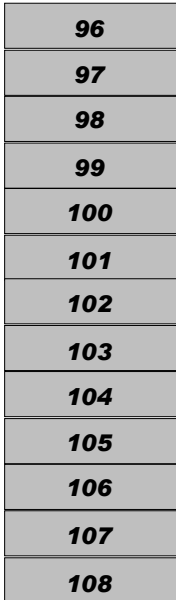

shed

109
45x20

110
63x20

111
63x20

112
63x20

113
63x20

Cargo Containers

40'x80' Tent
(18) 8'x15' Booths
Tent height:
8' high around the
perimeter and 18' high
at the peak.

(52) 8'x30' Booths

Hotel